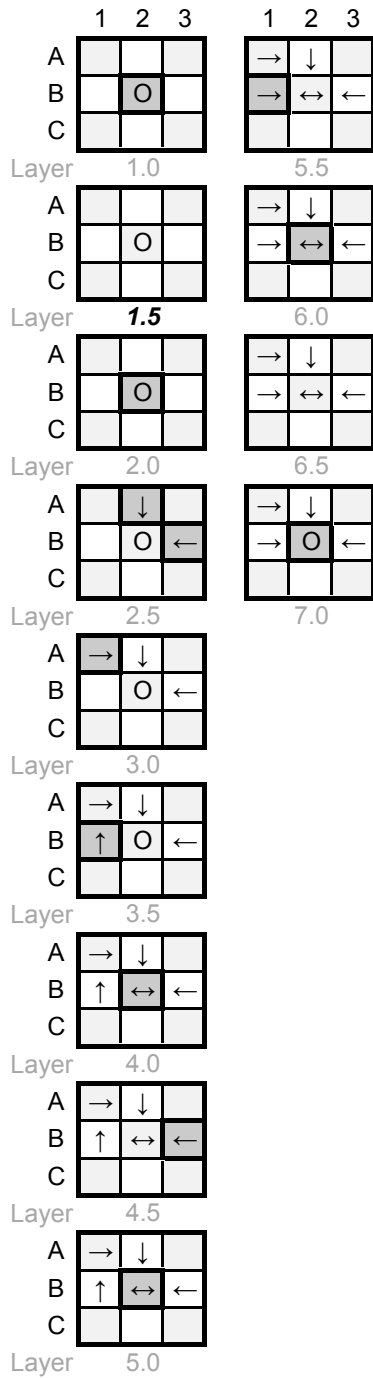

50-pack
1 20-pack

	bottom-exit	single-exit	double-exit	TOTAL = 12
cubes used in design	3	6	3	12
cubes available				

WARNING: Choking Hazard.
Involves small balls. Not for children under 3 years.